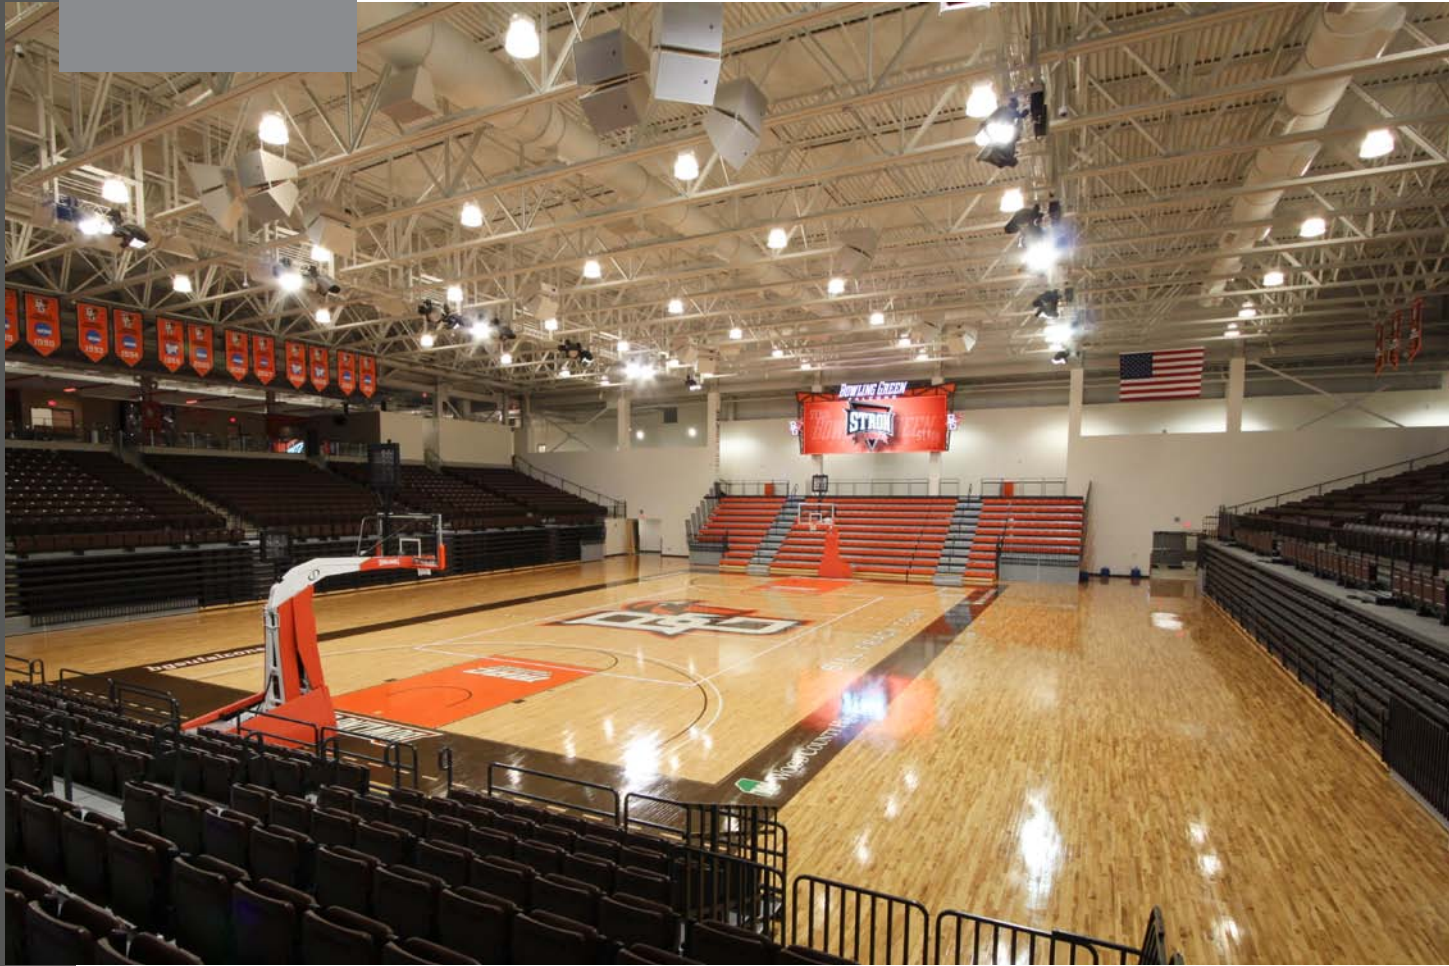

## stroh center

**Client:** Bowling Green State University

**Location:** Bowling Green, Ohio

**Project Type:** New Construction

**LEED® Status:** Pursuing LEED Certification

**Seat Count:** 5,000

**Opening:** 2011

The Stroh Center at Bowling Green State University hosts their NCAA Division 1 Men's & Women's NCAA Basketball and Women's Volleyball programs, concerts, graduation and other events that celebrate connection. We collaborated with Rosetti on technology for the main arena, practice court, team store, the BGSU Hall of Fame, ticket office, athletic offices, conference and video rooms and sports medicine areas. The systems are designed to enhance the shared experience of the events: visually, aurally and functionally. The primary systems consist of an overhead distributed speaker design, a 20' x 11' 10mm Video Display, a 30' wide 10mm scorer's table LED display, a 50' wide 10mm writing press LED display, and a 30' wide 10mm ribbon board for the main arena.